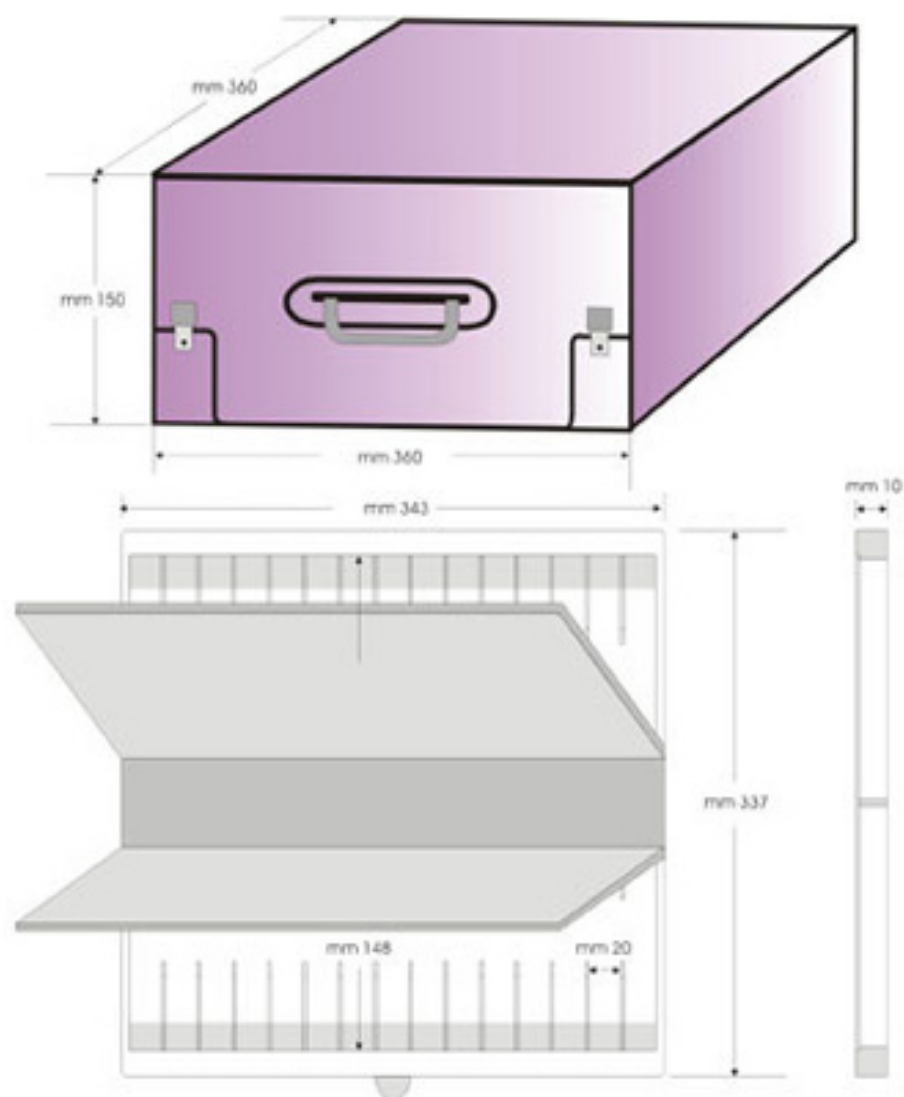

## ART. 8030

VALIGETTA PER 10 VASSOI A 30 POSTI CON COPERCHIO E CANALI.

LITTLE CASE FOR 10 TRAYS OF 30 PCS. EACH WITH COVER AND TRANSPARENT TAPES.

misura vassoio interno: mm 343 X 337

tray's dimension: mm 343 X 337